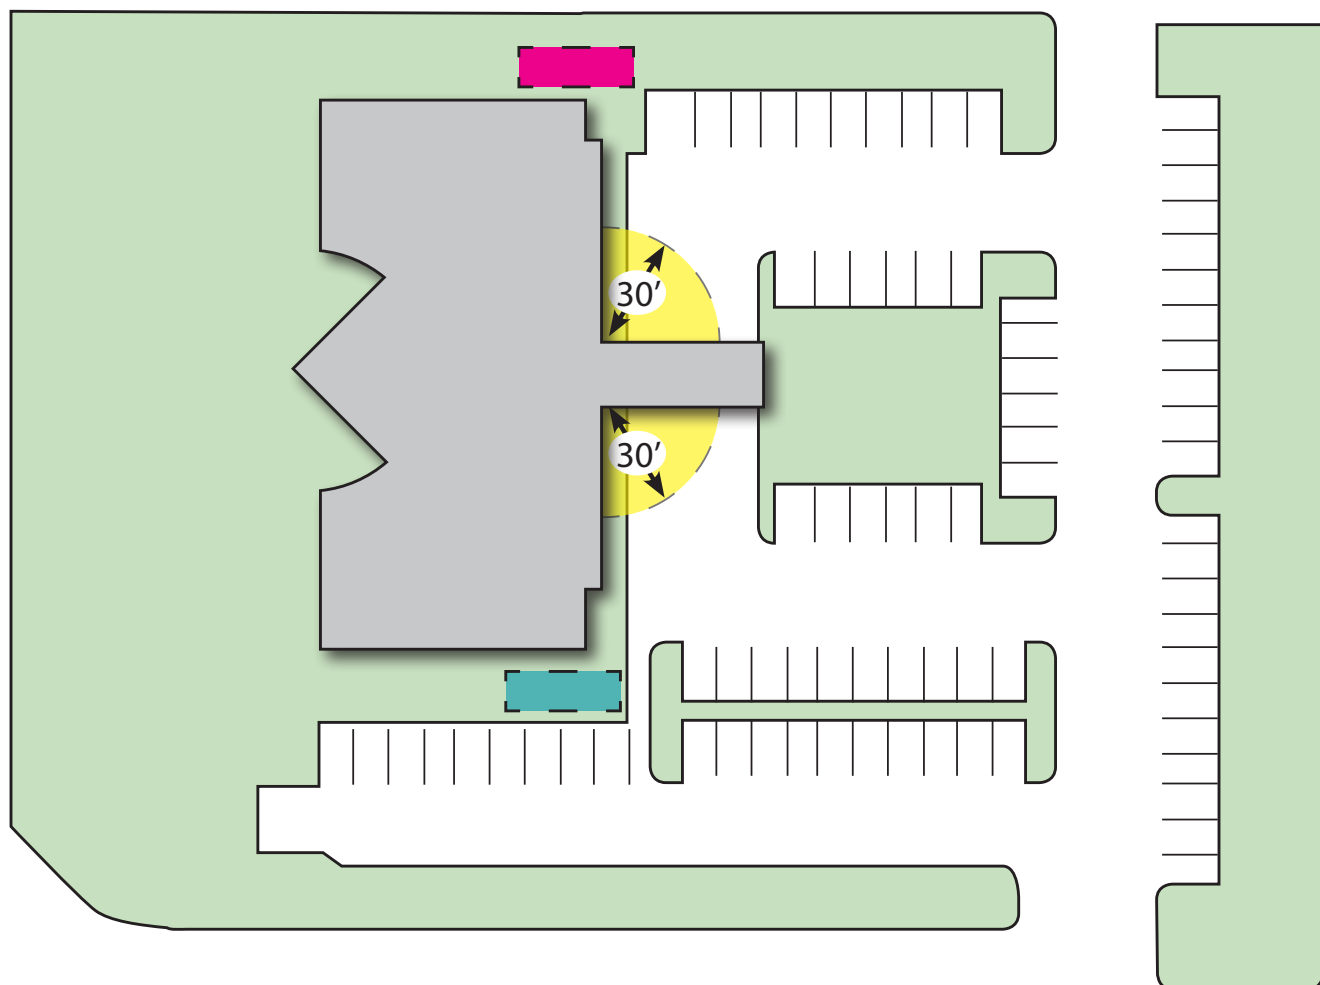

Tobacco Free Lee

LPG Bass Rd
16281 Bass Road

-  Tobacco Free Zone
-  Visitor Smoking Area
-  Employee Smoking Area

As Lee Memorial Health System transitions to a tobacco free organization on Nov. 19, we have relocated our smoking areas on our properties. At this location, patients and visitors who wish to use tobacco products will need to stand 30 feet from the building in space that is not a patient, visitor or employee traffic area.